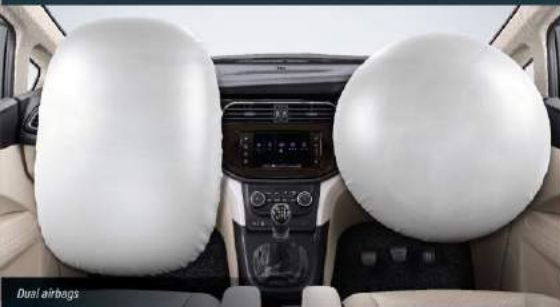

Dual airbags